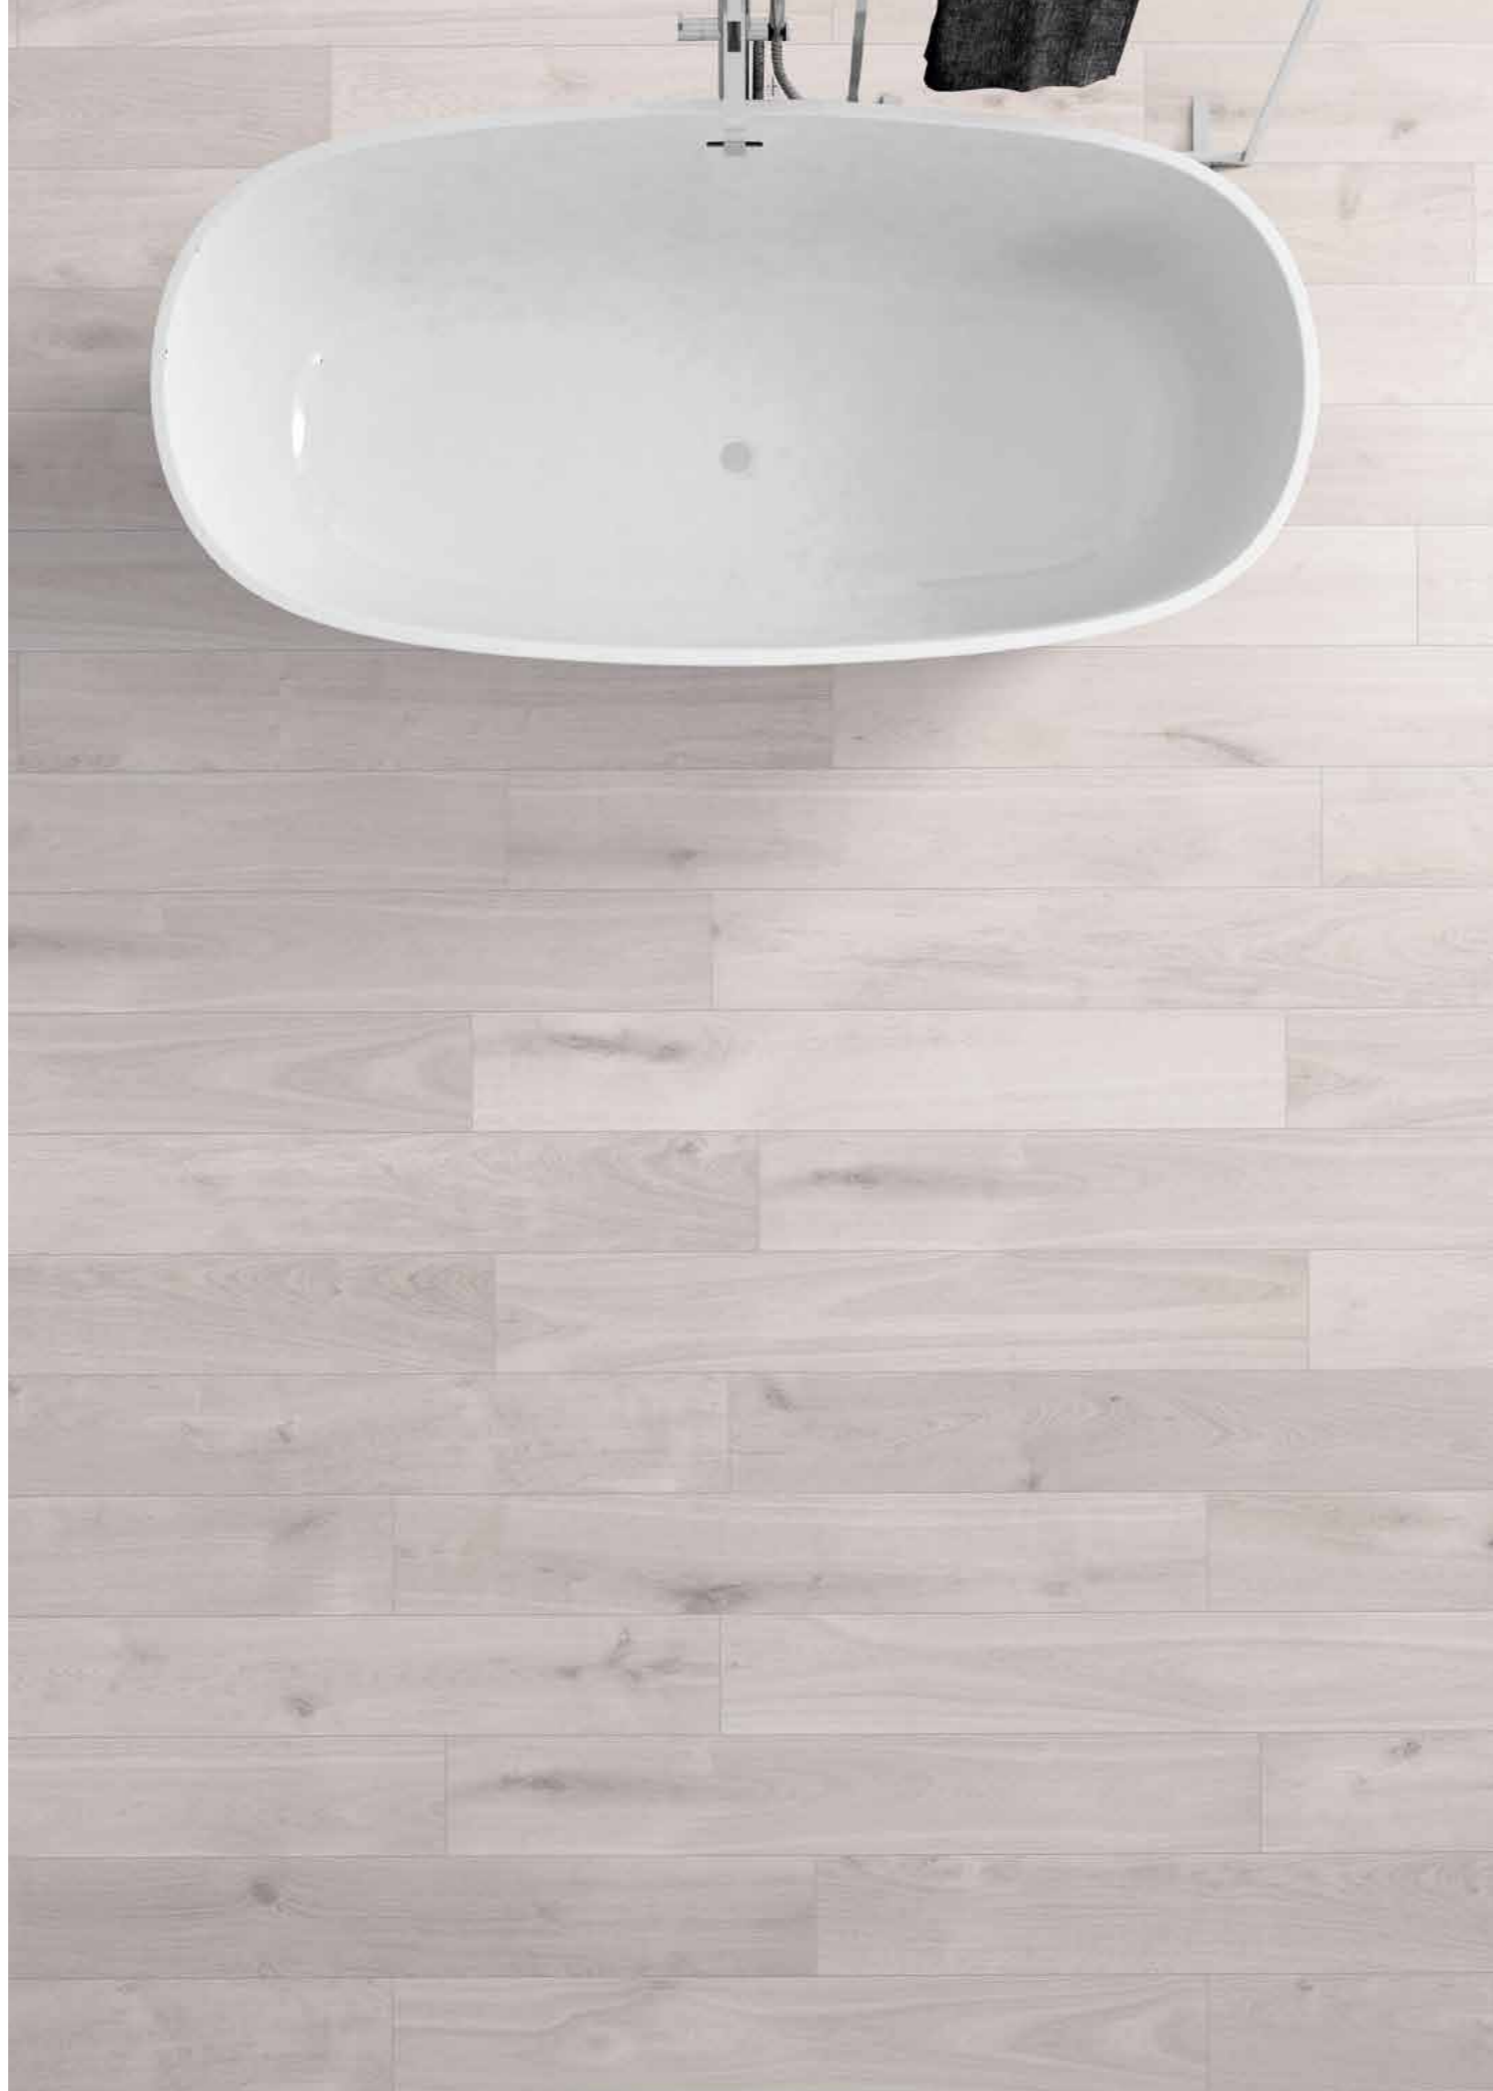

Salt Mine

Stone Oak texture, **1210 x 192 x 5 mm**

R071

Crystal Shore

Stone Oak texture, 1210 x 192 x 5 mm

R078

Airflow

Hickory Scrape texture, **1210 x 192 x 5 mm**