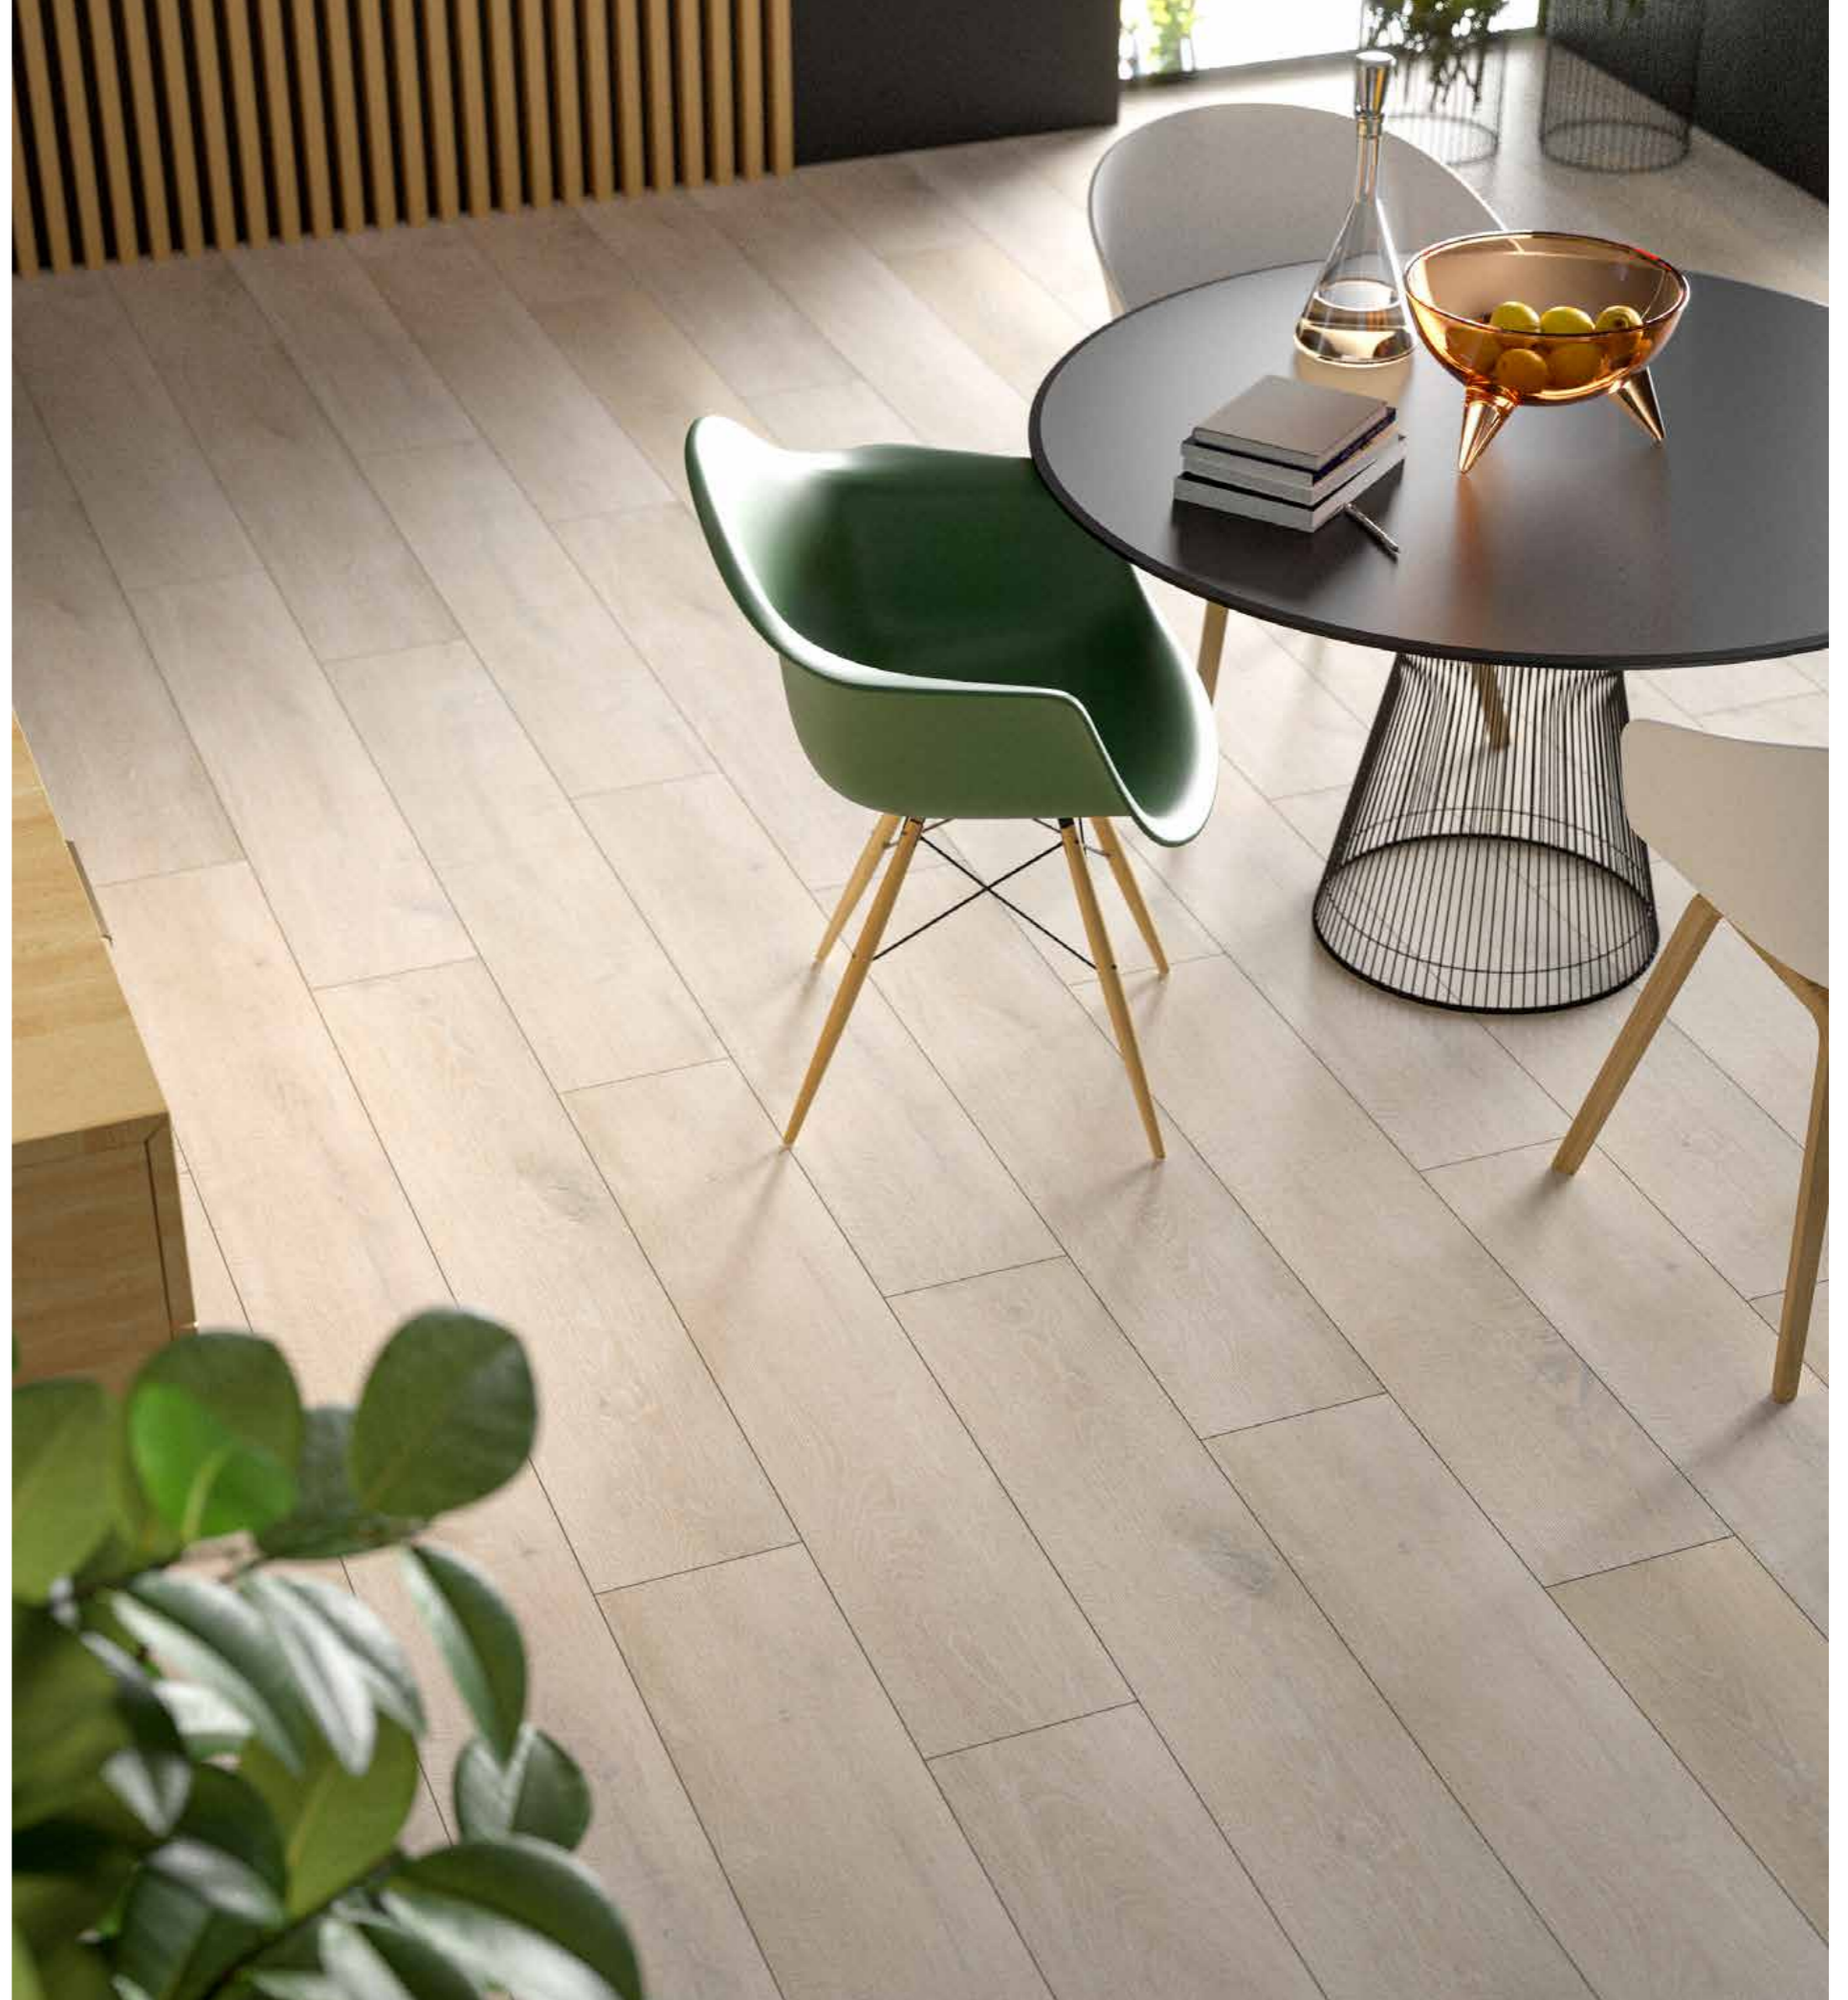

Collection

1210 x 192 x 5 mm

class 34