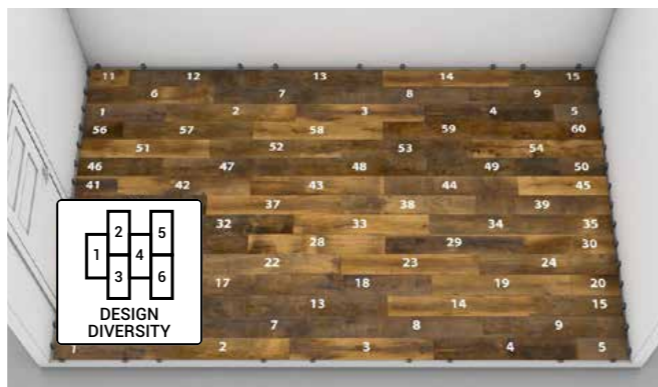

CHARACTERISTICS

Waterproof

Scratch resistant

Stain proof and easy to clean

Soft touch

4-sided V-groove

Up to 60 panels per design

Dimensionally stable