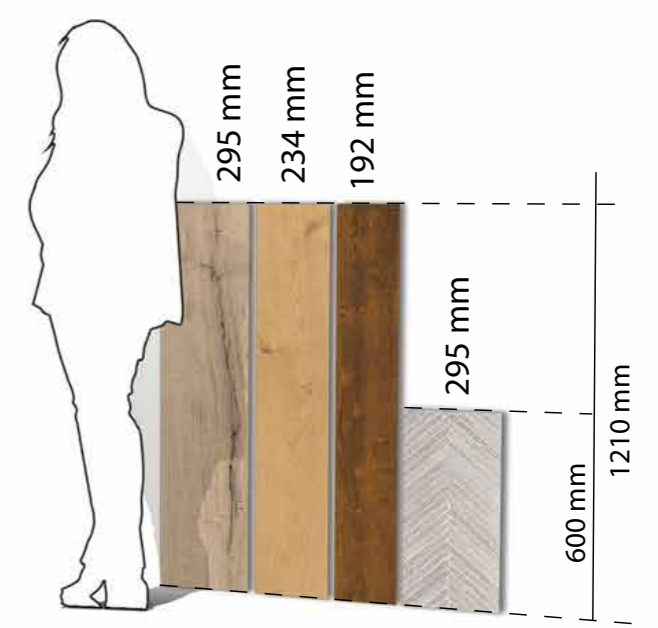

600 x 295 x 5 mm

1210 x 234 x 5 mm

1210 x 295 x 5 mm

1210 x 192 x 5 mm