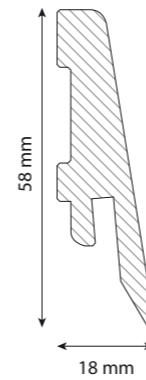

Hickory Scrape texture, **1210 x 234 x 5** mm,

R066

Sculpta

Hickory Scrape texture, **1210 x 234 x 5** mm

Collection

1210 x 192 x 5 mm

class 34

R079

Skirtings & Accessories

SKIRTINGS

SK58C-9002

White suitable for all decors

SK58C-0171

Grey suitable for all decors

Dimensions

2400 x 18 x 58 mm