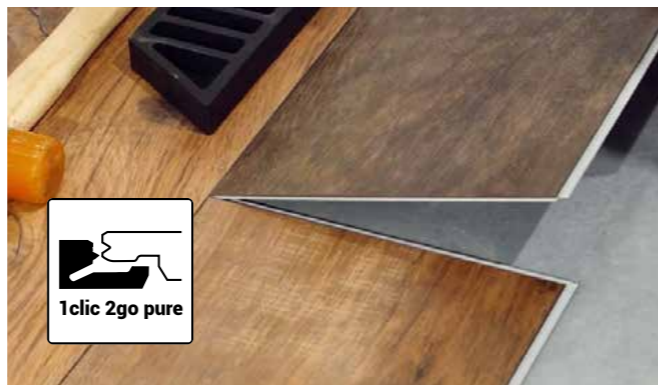

CHARACTERISTICS

Waterproof

Scratch resistant

Stain proof and easy to clean

Soft touch

4-sided V-groove

Up to 60 panels per design

Dimensionally stable