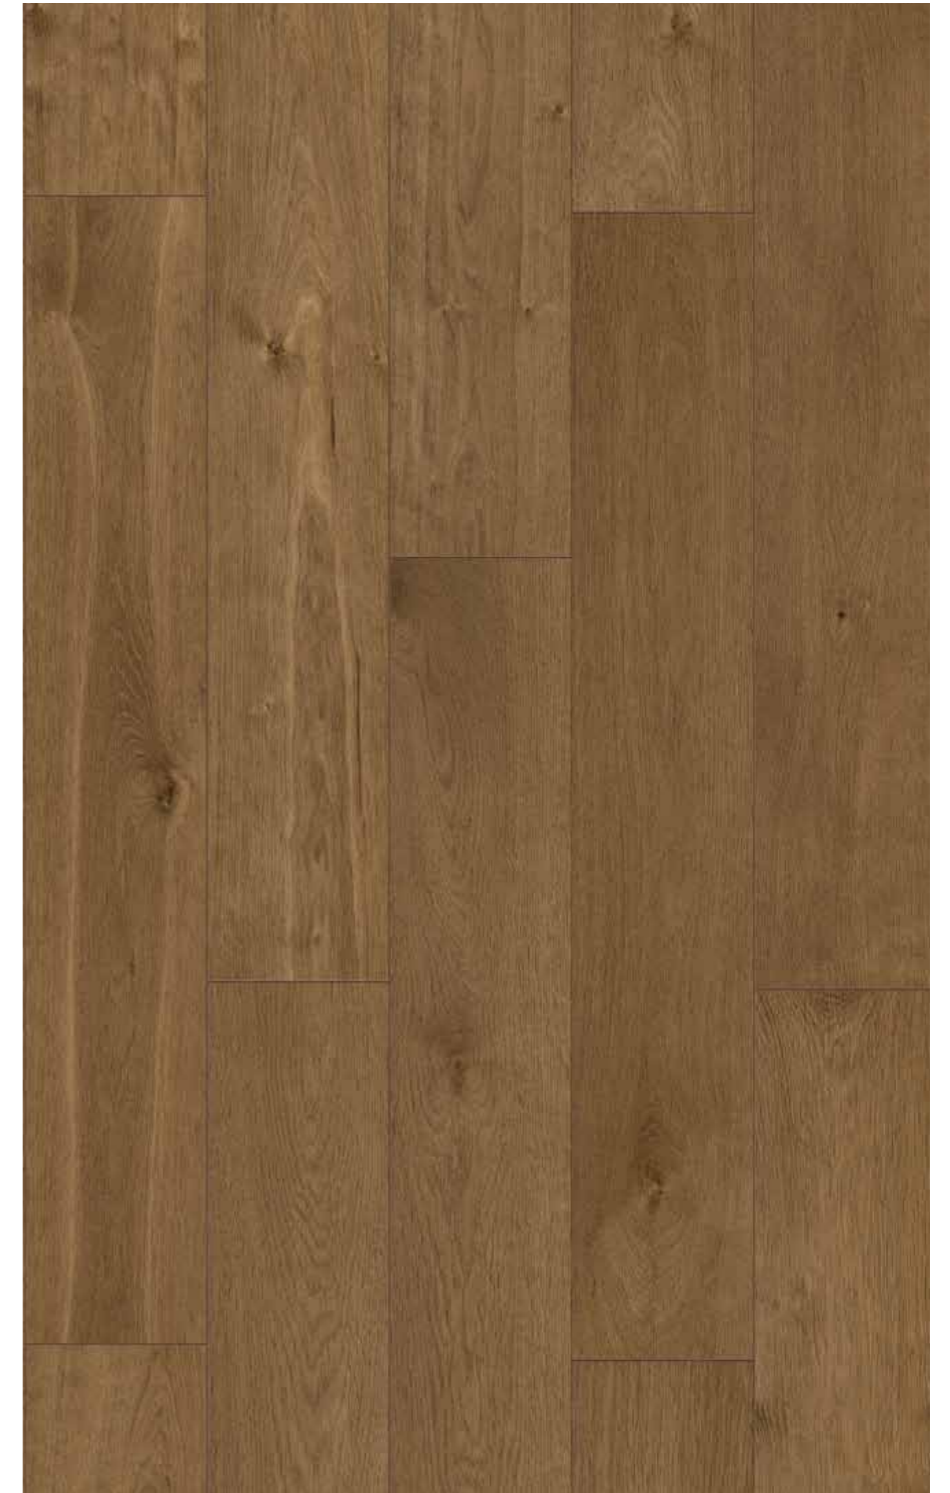

Humidor

Stone Oak texture, **1210 x 192 x 5 mm**