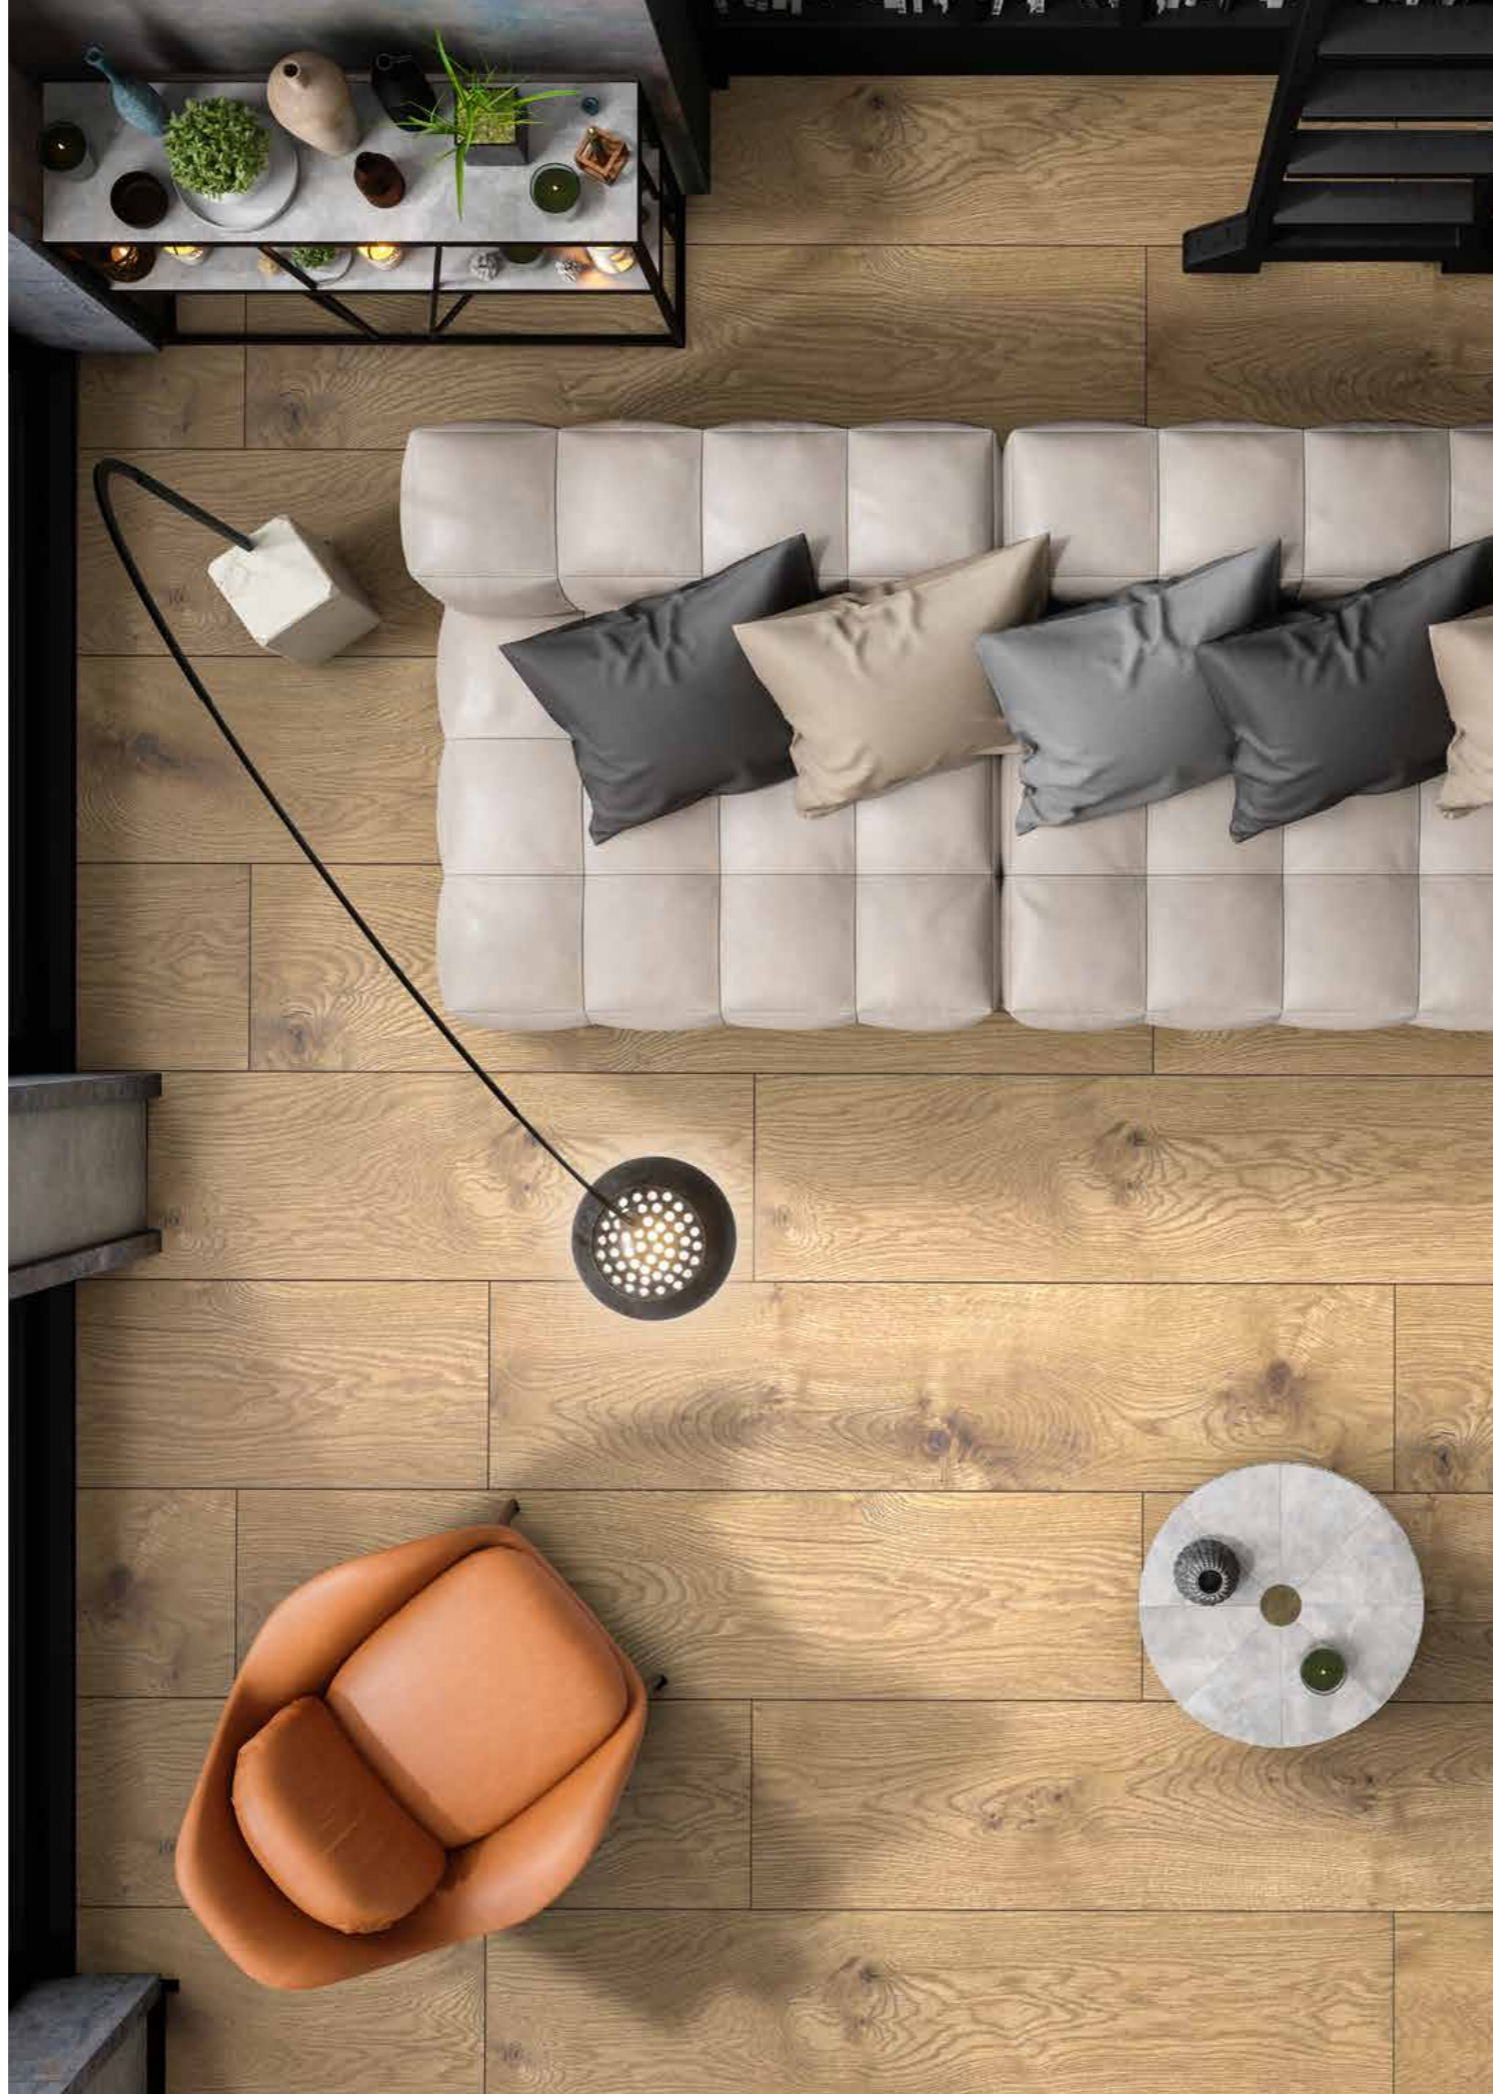

Nutmeg

Stone Oak texture, **1210 x 295 x 5 mm**

R124

Clove

Stone Oak texture, **1210 x 295 x 5 mm**

R126

Bashmore

Stone Oak texture, **1210 x 295 x 5 mm**